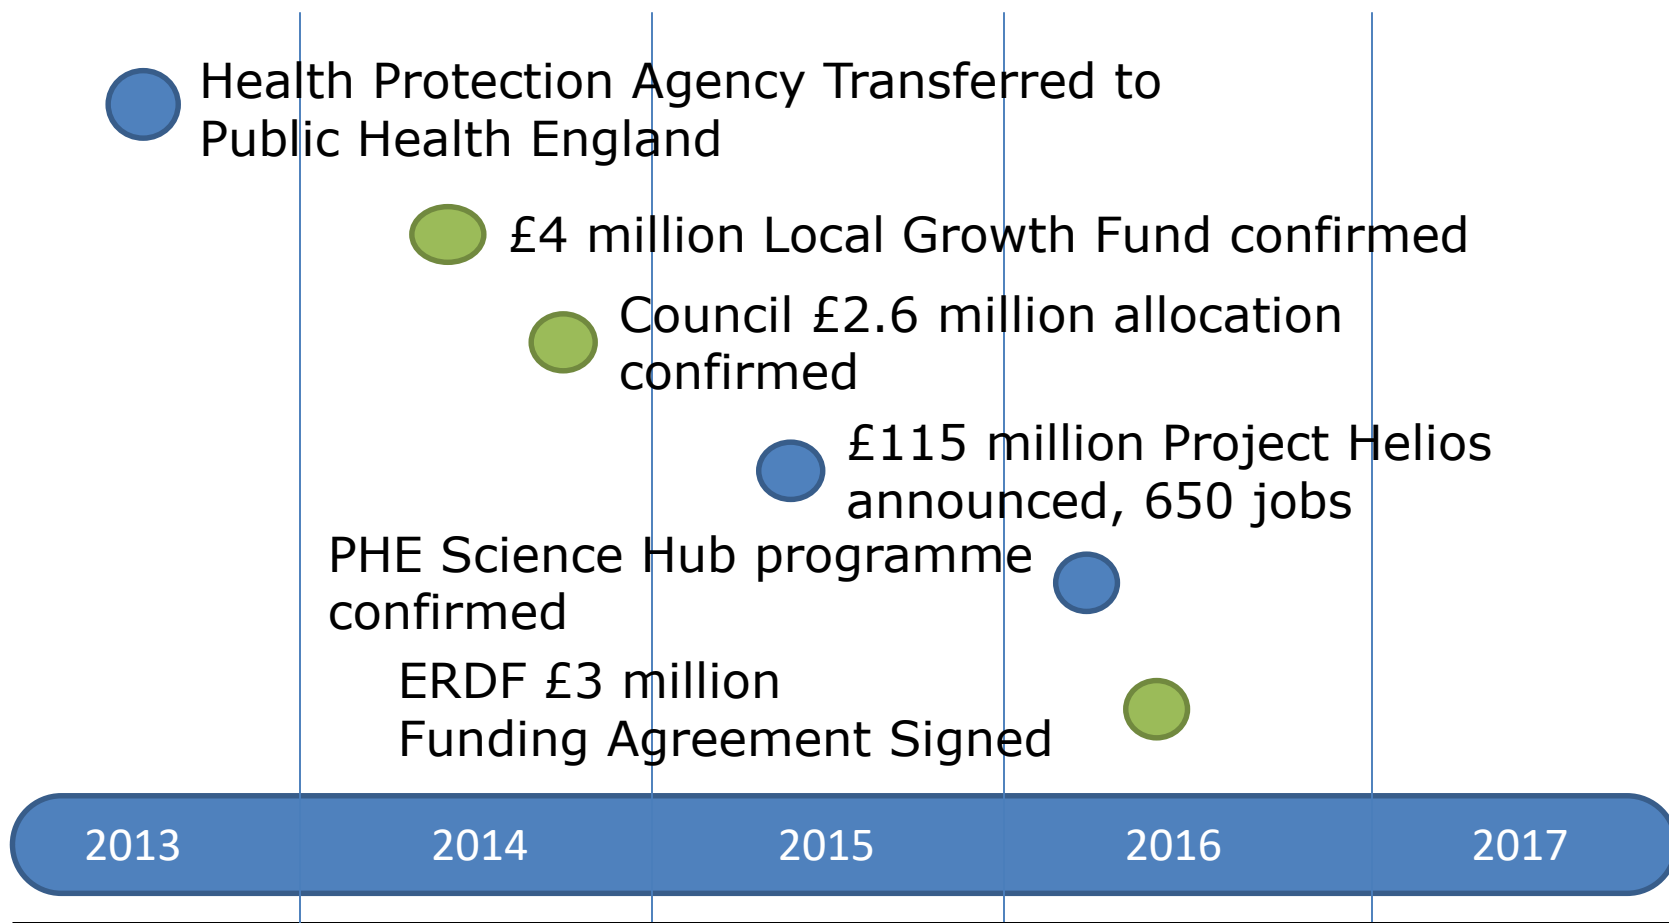

Working in partnership with

Wiltshire Council
Where everybody matters

Public Health
England

porton
science park

Phase 1: Porton Science Incubator

Incubation and Grow On Laboratory and Office Space

Richard Walters, Head of Major Projects, Wiltshire Council

Porton Down Campus

[dstl]
TETRICUS

Public Health
England

European Union
European Regional
Development Fund

**Funded by
UK Government**

Wiltshire Council
Where everybody matters

The Story So Far

European Union
European Regional
Development Fund

Porton Science Incubator

European Union
European Regional
Development Fund

**Funded by
UK Government**

Wiltshire Council
Where everybody matters

An Evolving Business Plan

European Union
European Regional
Development Fund

**Funded by
UK Government**

Wiltshire Council
Where everybody matters

Porton Science Incubator

European Union
European Regional
Development Fund

Funded by
UK Government

Wiltshire Council
Where everybody matters