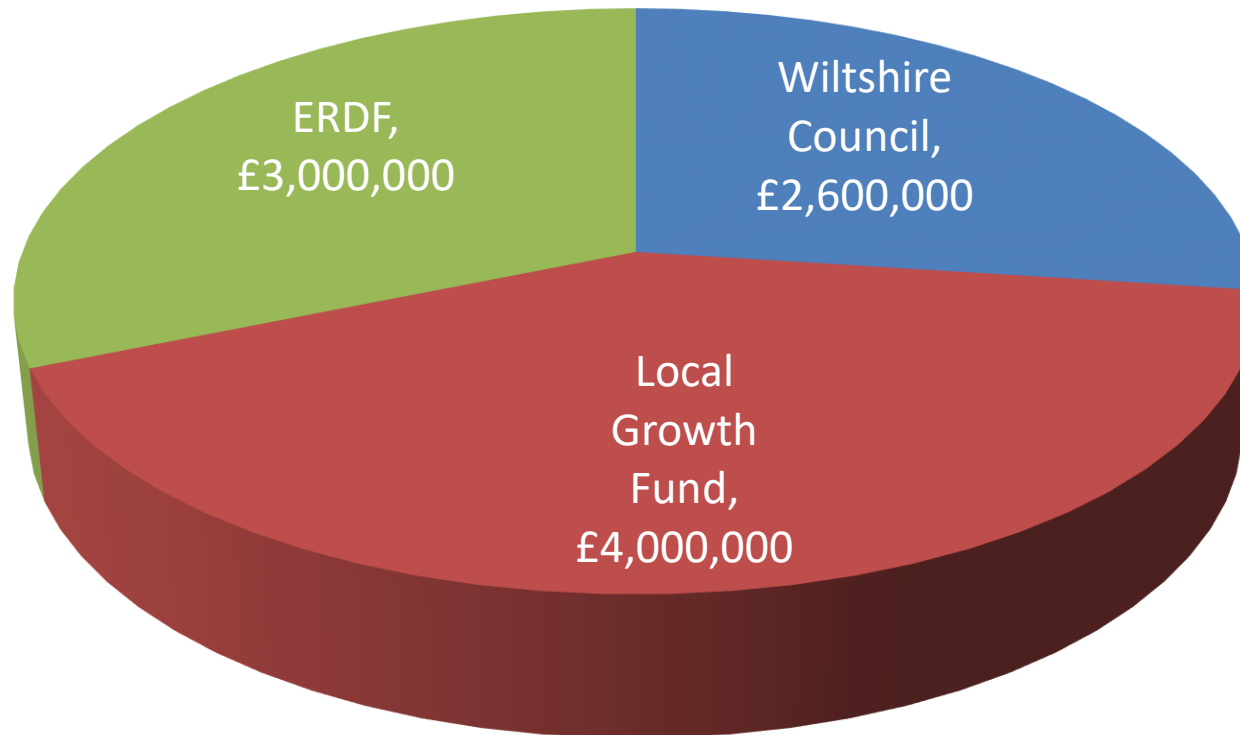

Funding Package

European Union
European Regional
Development Fund

**Funded by
UK Government**

Wiltshire Council
Where everybody matters