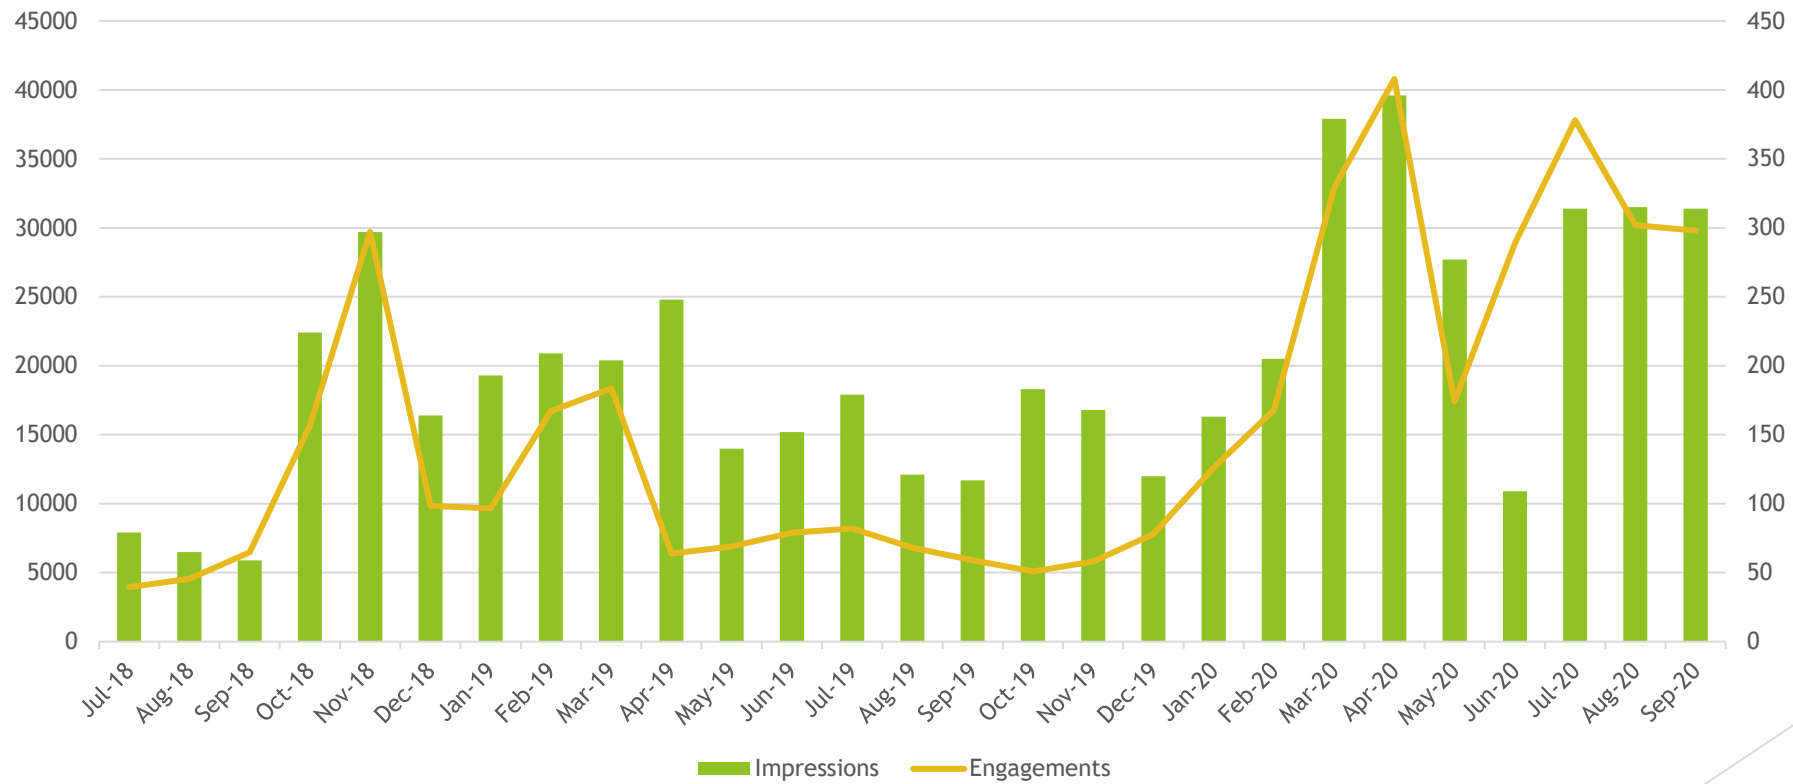

1. Recovery Grant Application (2179)
2. Home (2035)
3. News - Recovery Grant Open (1990)
4. COVID-19 Business Support (1140)
5. COVID-19 Financial Support (710)

Top Content

1. News - Recovery Grant Open (1990)
2. Knowledge Article - Environmental Protection Act (701)
3. Recovery Grant Guidance (545)
4. News - £20m in Grants to help SMEs (255)
5. News - Recovery Grant to launch on Monday (216)

Community Membership

Twitter

LinkedIn

LinkedIn

	Oct-18	Nov-18	Dec-18	Jan-19	Feb-19	Mar-19	Apr-19	May-19	Jun-19	Jul-19	Aug-19	Sep-19	Oct-19	Nov-19	Dec-19	Jan-20	Feb-20	Mar-20	Apr-20	May-20	Jun-20	Jul-20	Aug-20	Sep-20
Impressions	3265	5345	3349	3583	4267	19801	8990	9011	3599	4726	3782	2761	2971	4417	3388	3685	4652	6726	6960	5343	5722	4388	5685	5652
Followers	13	11	9	8	8	68	15	35	4	13	16	10	16	17	14	13	17	13	13	20	17	24	23	27
Engagements	264	294	216	232	400	1208	320	105	186	371	304	240	276	336	208	274	480	506	608	626	760	608	726	760