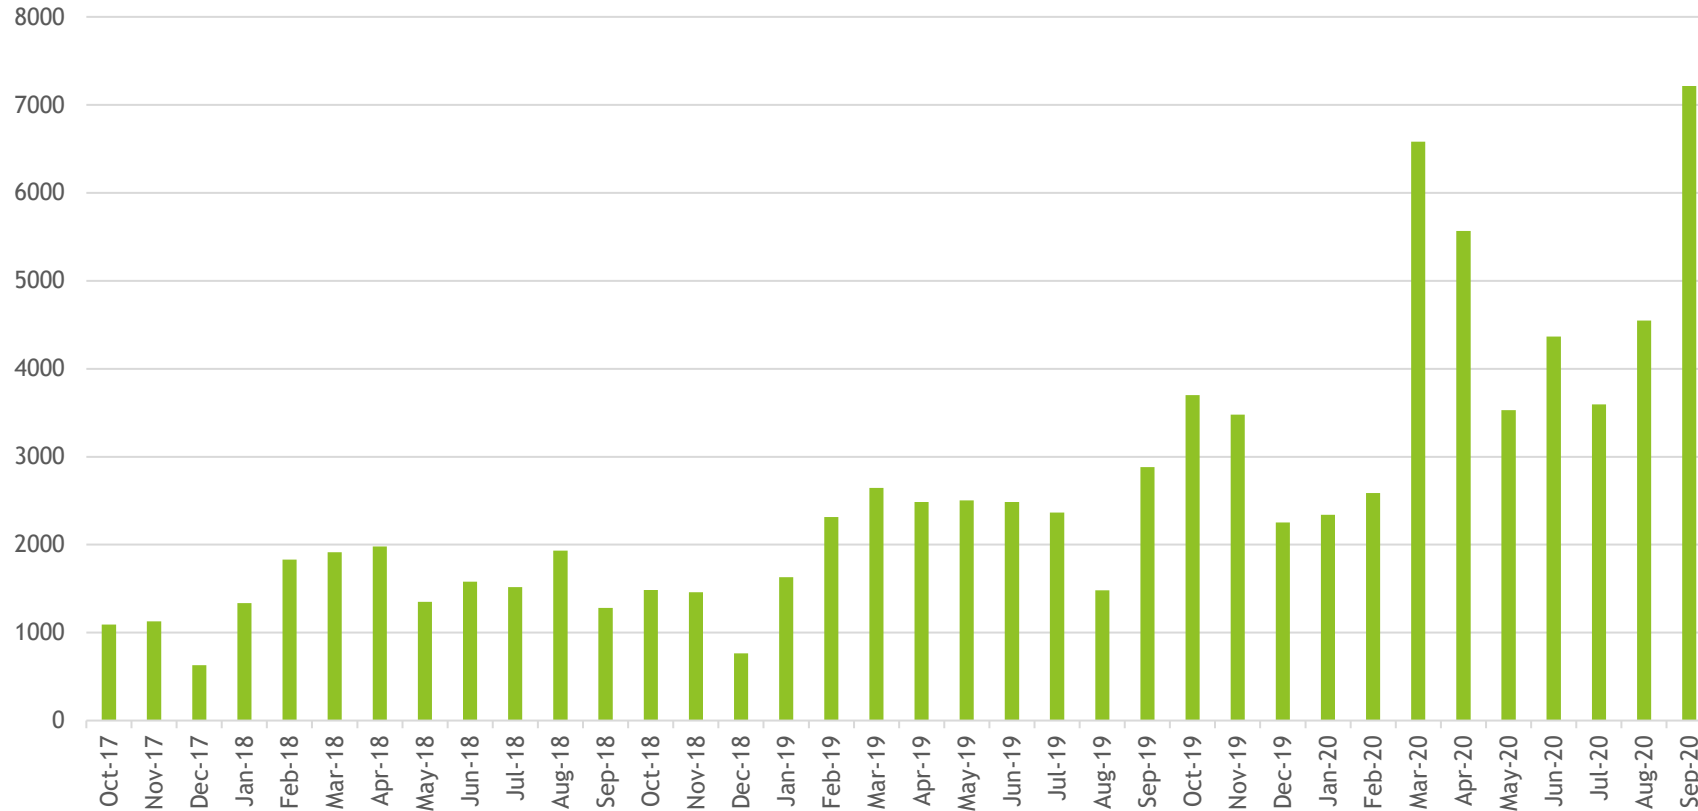

Online Reporting

Swindon and Wiltshire Growth Hub Performance

Growth Hub Governance Meeting Oct 2020

Website Traffic

Website Traffic

Page Views

Page views

Top Pages