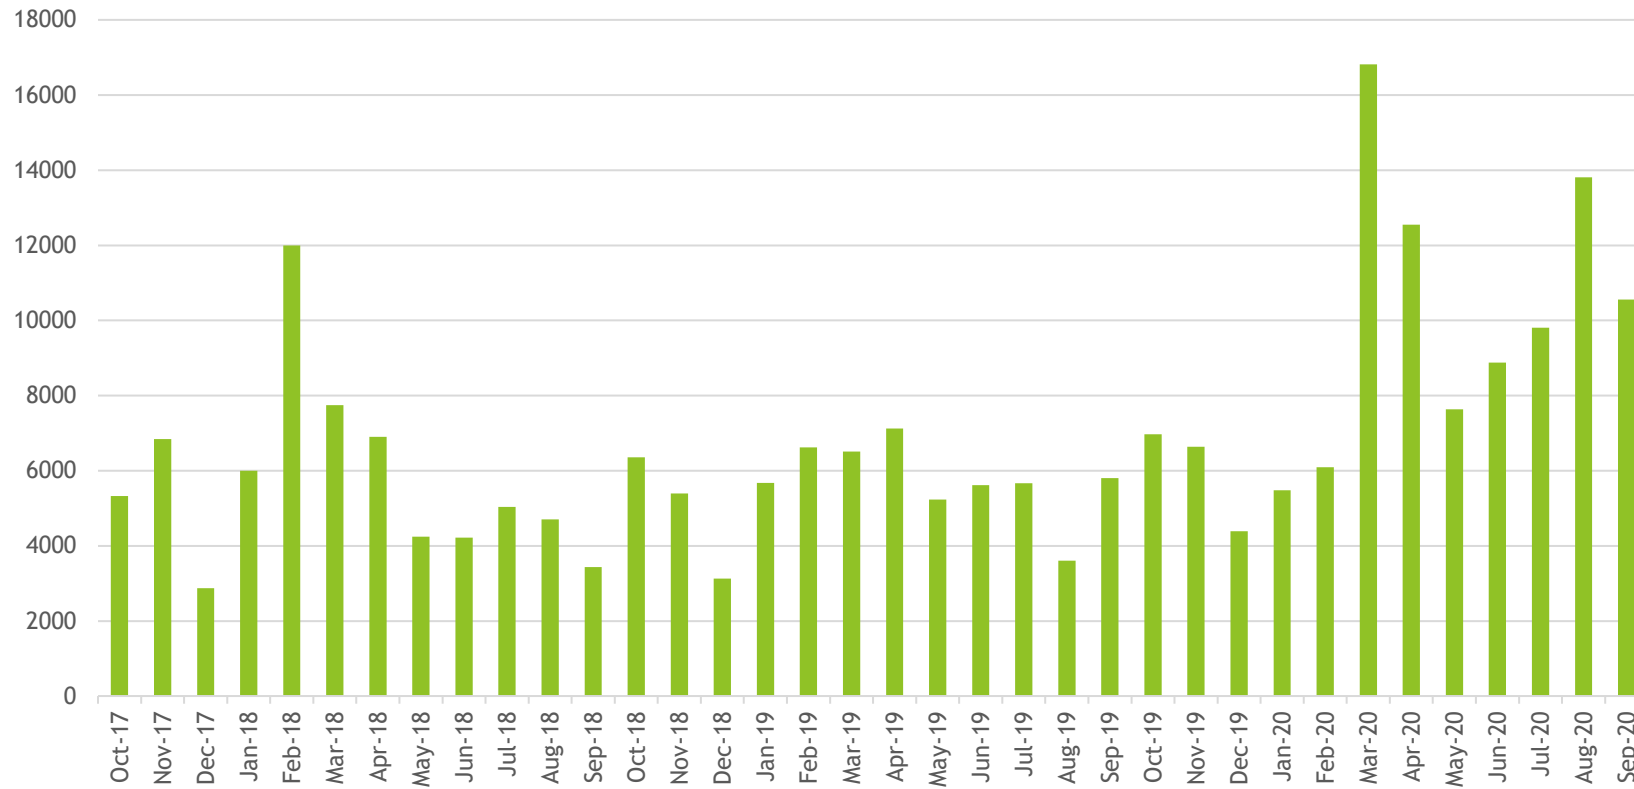

Online Reporting

Swindon and Wiltshire Growth Hub Performance

Growth Hub Governance Meeting Oct 2020

Website Traffic

Website Traffic

Page Views

Page views

Top Pages