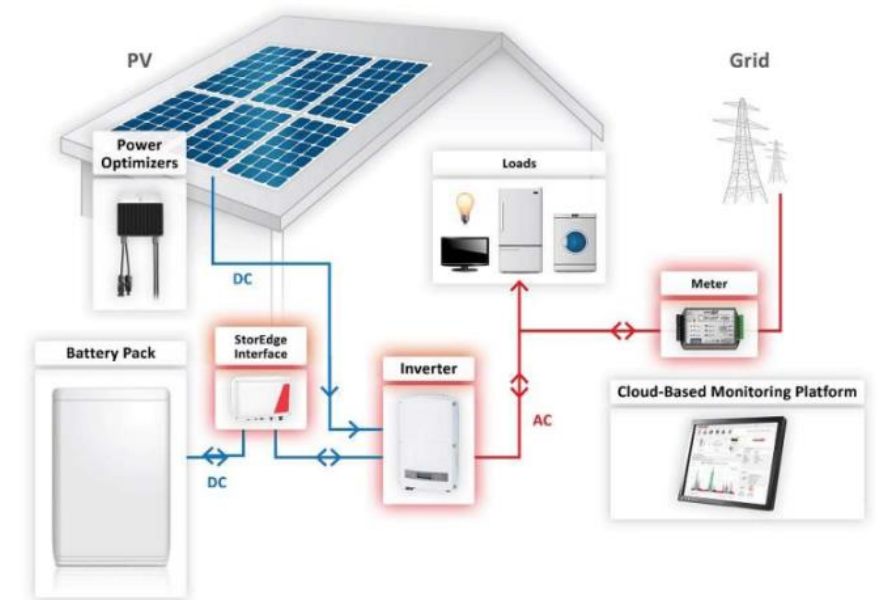

Local Skills Improvement Plan

Eco House

Photograph of existing house

3D View showing the proposed upgrades

0 0

Local Skills Improvement Plan

Digital Arena

Green Automotive

Shift to electric & alternate fuels
Industry approved short courses
Net Zero

Sustainable Construction

Renewable Technology
Solar-thermal
Heat pumps
Smart Metering

Logistics & Distribution

Automation & technology
Major logistics hub in Swindon