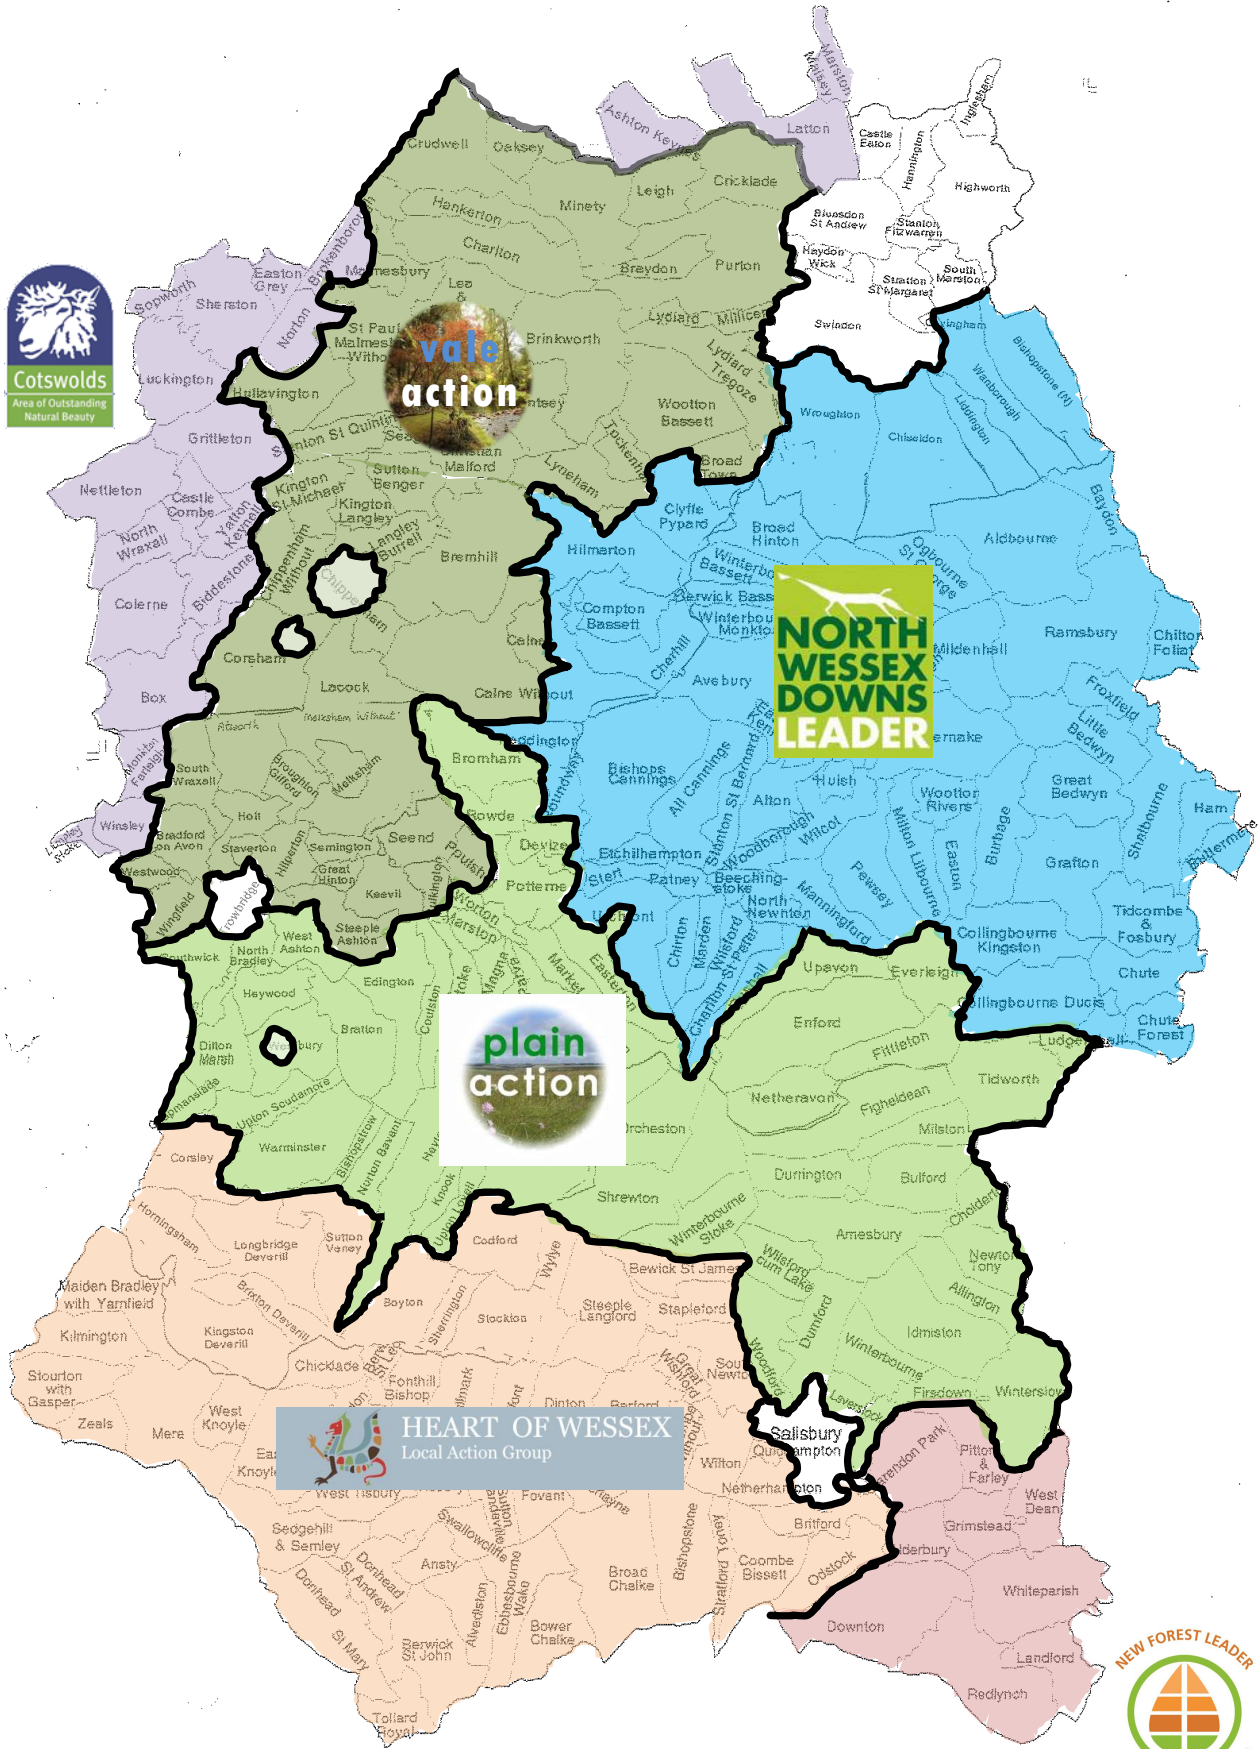

Cotswolds
Area of Outstanding Natural Beauty

NEW FOREST LEADER
LOCAL ACTION GROUP